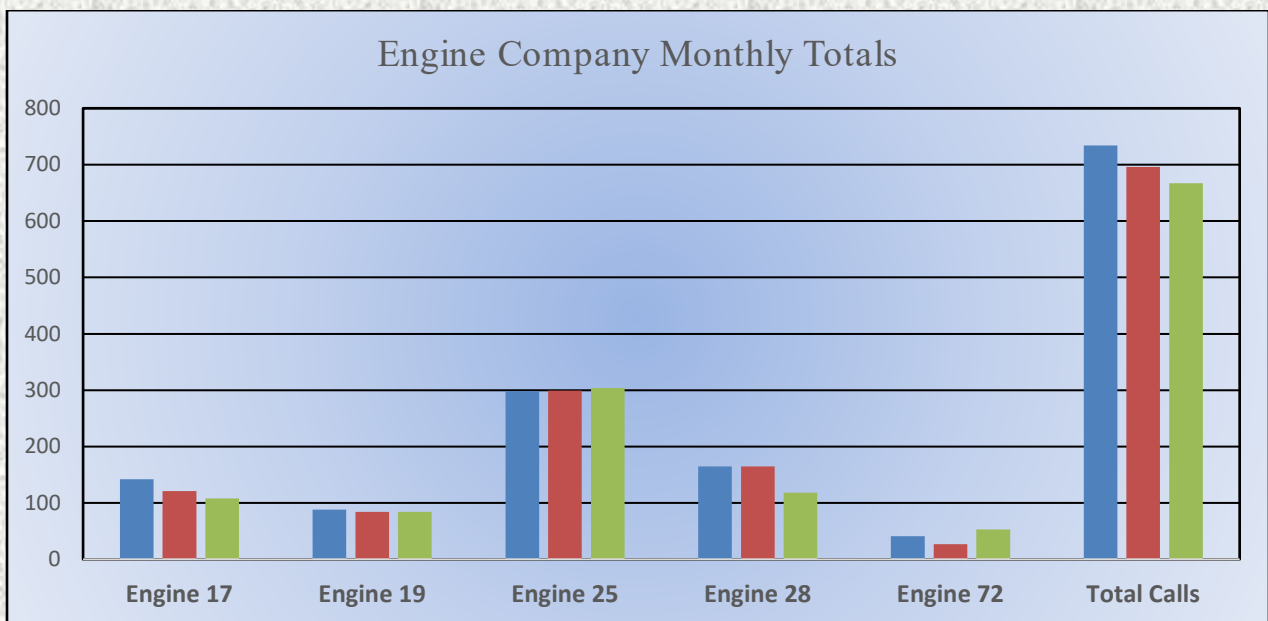

## Monthly Run Statistics and Call Break Down March 2023 Engine Companies and Medic Units

Total Responses for Engine Companies: 667