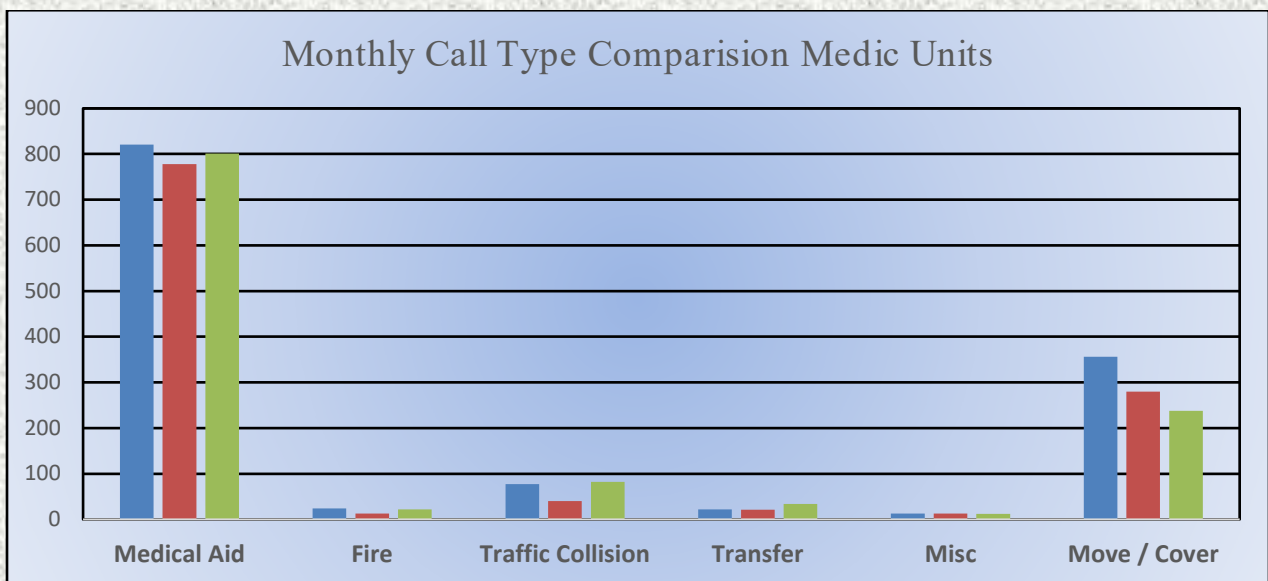

Total Responses for Medic Units: 1160