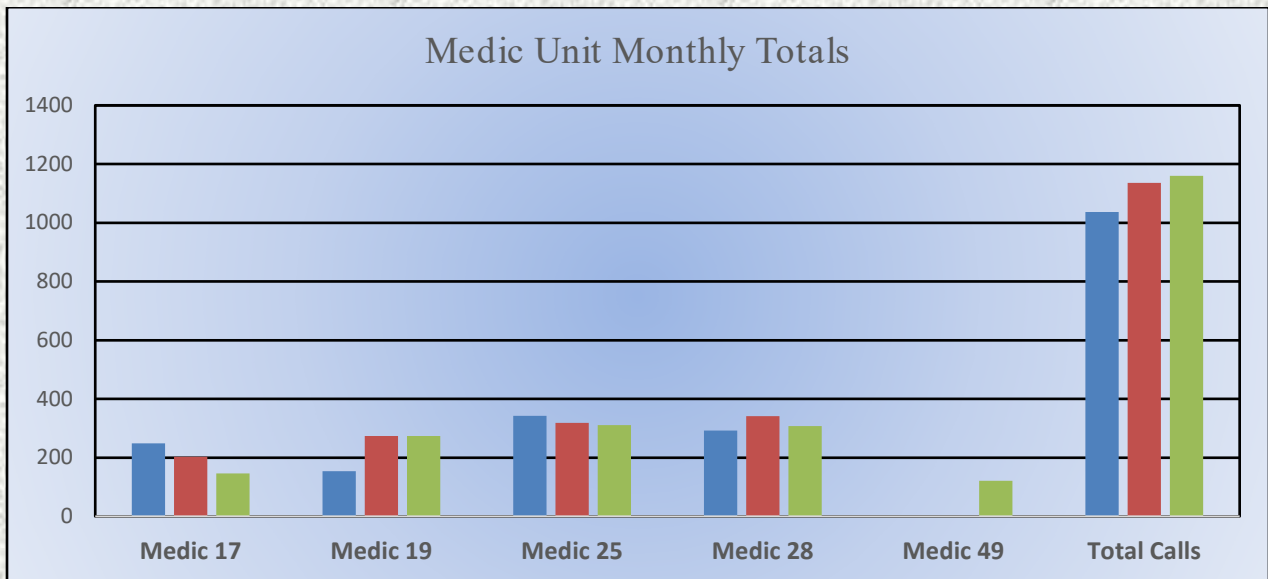

## Monthly Run Statistics and Call Break Down March 2023 Engine Companies and Medic Units

Total Responses for Engine Companies: 667

## El Dorado County Fire Protection District

Total Responses for Medic Units: 1160